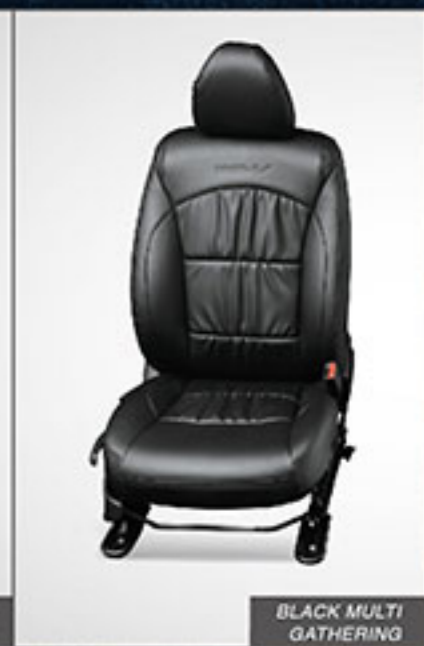

HONDA
The Power of Dreams

THE NEW WR-V IS

DARING *to go*

*Genuine Accessories for the New WR-V
that dazzle your ride and keep you
DARING TO GO*

**NEW
WR-V**

FRONT BUMPER GUARD

BUMPER PROTECTOR
(FR & RR SET)

TAILGATE SPOILER WITH LED

MUD GUARD SET

DOOR VISOR

BODY SIDE MOULDING

TAILGATE SPOILER

STEP ILLUMINATION - ALL 4 DOORS

WI-FI DONGLE

CUSTOMERS CAN USE 2 MATS WITH FLOOR MAT AS BASE AND EITHER TRANSPARENT OR BUCKET MAT ON TOP.