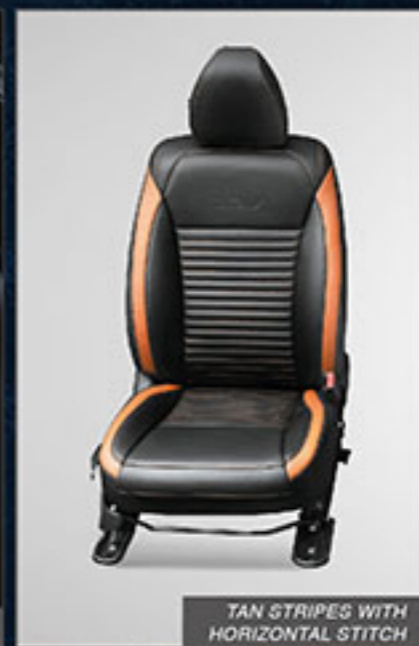

TAILGATE SPOILER WITH LED

MUD GUARD SET

DOOR VISOR

BODY SIDE MOULDING

TAILGATE SPOILER

STEP ILLUMINATION - ALL 4 DOORS

WI-FI DONGLE

CUSTOMERS CAN USE 2 MATS WITH FLOOR MAT AS BASE AND EITHER TRANSPARENT OR BUCKET MAT ON TOP.